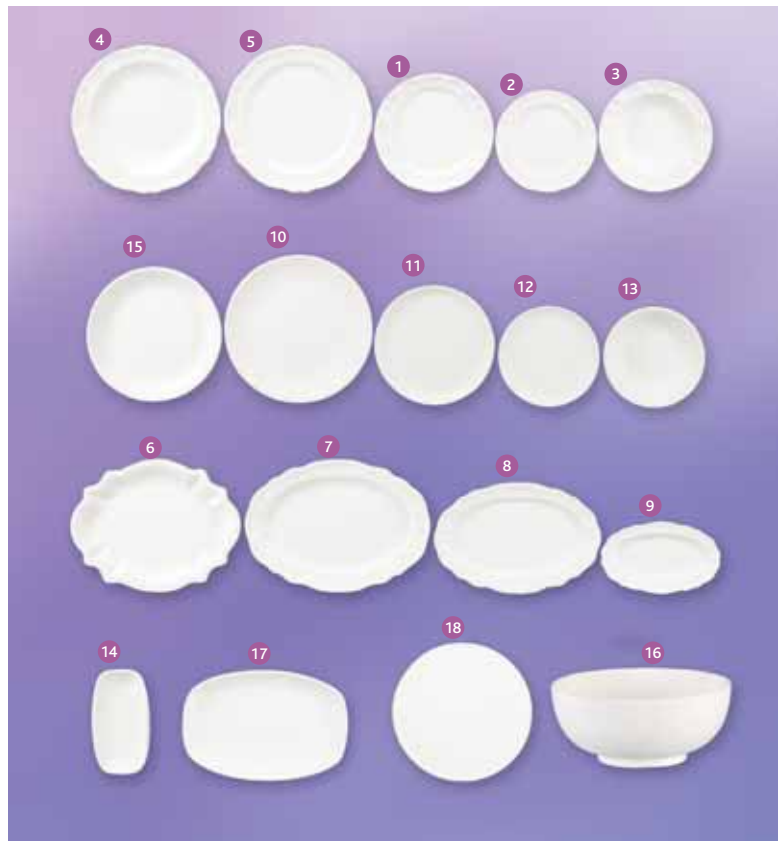

Ref	Product (size mm)
1 8478B	Plain (230)
2 8434B	Small plain (75)
3 T0109	Candlestick traditional (150 x 50)
4 T0111	Candlestick victorian (140 x 60)

Mugs

Ref	Product (size mm)
9141B	Medium cone mug (250ml 109 x 72 dia)
9142B	Barrel mug (390ml 107 x 85 dia)
1 9143B	Small barrel (310ml 96 x 81 dia)
2 9144B	Straight sided mug (320ml 90 x 80 dia)
3 M019	Flower power mug (115 x 120 x 140)

Dinnerware

	Ref	Product (size mm)
1	L20	Dinner plate (247 dia)
2	L21	Side plate (210 dia)
3	L22	Cereal bowl (235 dia)
4	L25	Soup dish (310 dia)
5	L26	Serving plate (307 dia)
6	L27	Deep oval platter (348 x 270)
7	L28	Large oval platter (390 x 280)
8	L29	Medium oval platter (245 x 225)
9	L30	Oval side tray (240 x 147)
10	L13	Serving plate (310 dia)
11	L14	Dinner plate (250 dia)
12	L15	Side plate (210 dia)
13	L16	Cereal bowl (210 dia)
14	L31	Rectangular side plate (220 x 120)
15	L32	Soup dish (280 dia 8.15)
16	L60	Bowl
17	L34	Oval side plate (345 x 225)
18	L35	Pizza plate (280 dia)

	Ref	Product (size mm)
1	A198	Square plate (280 x 280)
2	A199	Square plate (240 x 240)
3	A200B	Square plate (200 x 200)
4	A201B	Square plate (170 x 170)

Utility ware

Ref	Product (size mm)
1	A098B Large plate lattice border (330)
2	A099B Medium plate lattice border (270)
3	A100B Small plate lattice border (240)
4	A101B Large platter lattice border (470)
5	A095B Medium lace dish (250)
6	A094B Large lace dish (300)
7	A097B Small oval lace dish (260 x 195)
8	A096B Medium oval lace dish (300 x 240)
9	P43B Small oval plate (270 x 170)
10	P42B Medium oval plate (310 x 200)
11	P41B Large oval plate (395 x 255)
12	A040B Large oval platter (460 x 335)
13	P28B Small round platter (360)
14	P27B Medium round platter (420)
15	P26B Large round platter (500)
16	A571B Large rectangular platter (455 x 265)
17	A557B Rectangular plate (315 x 181)
18	A107B Medium rectangular platter (355 x 235)